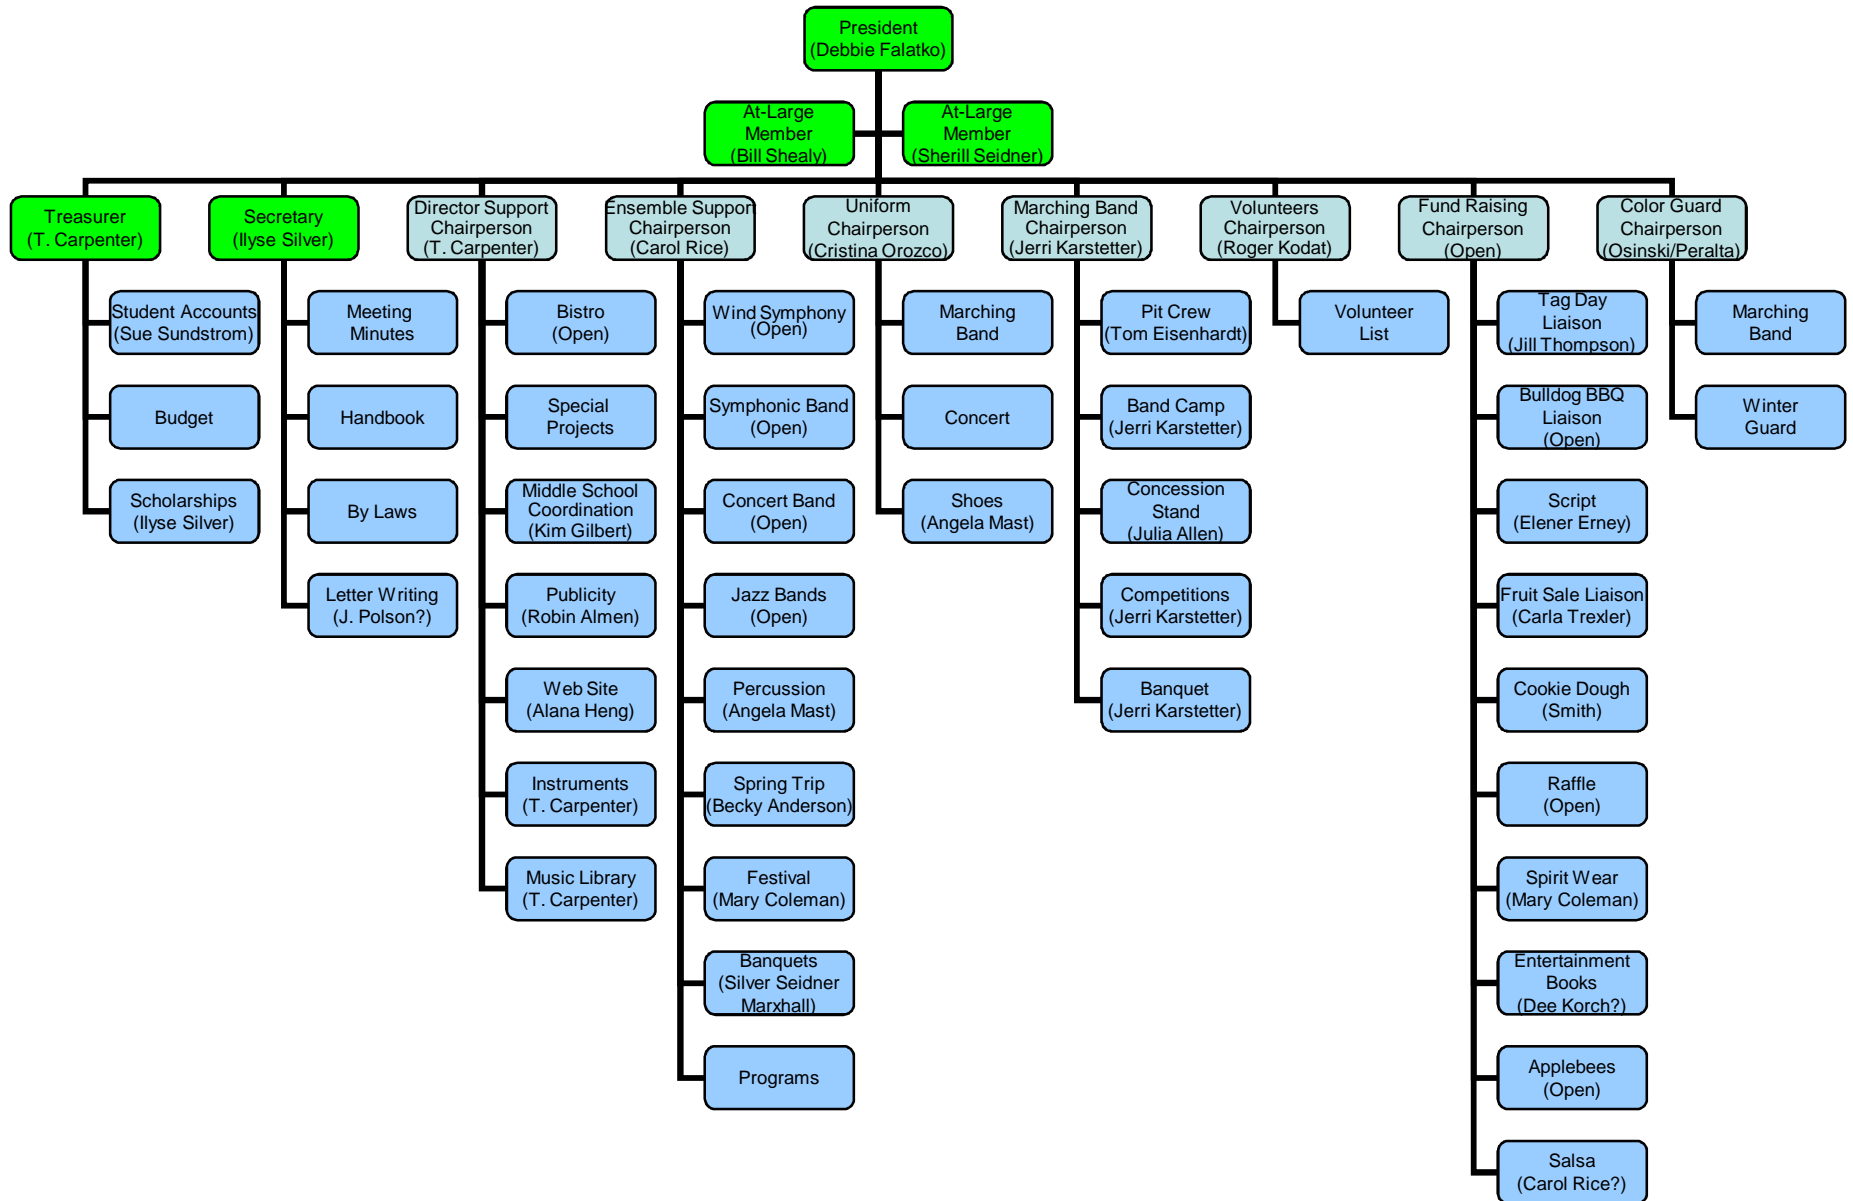

Westfield High School Band Booster Organization – 28 June 08

= voting board member

= Chairperson

= Activities or subcommittees