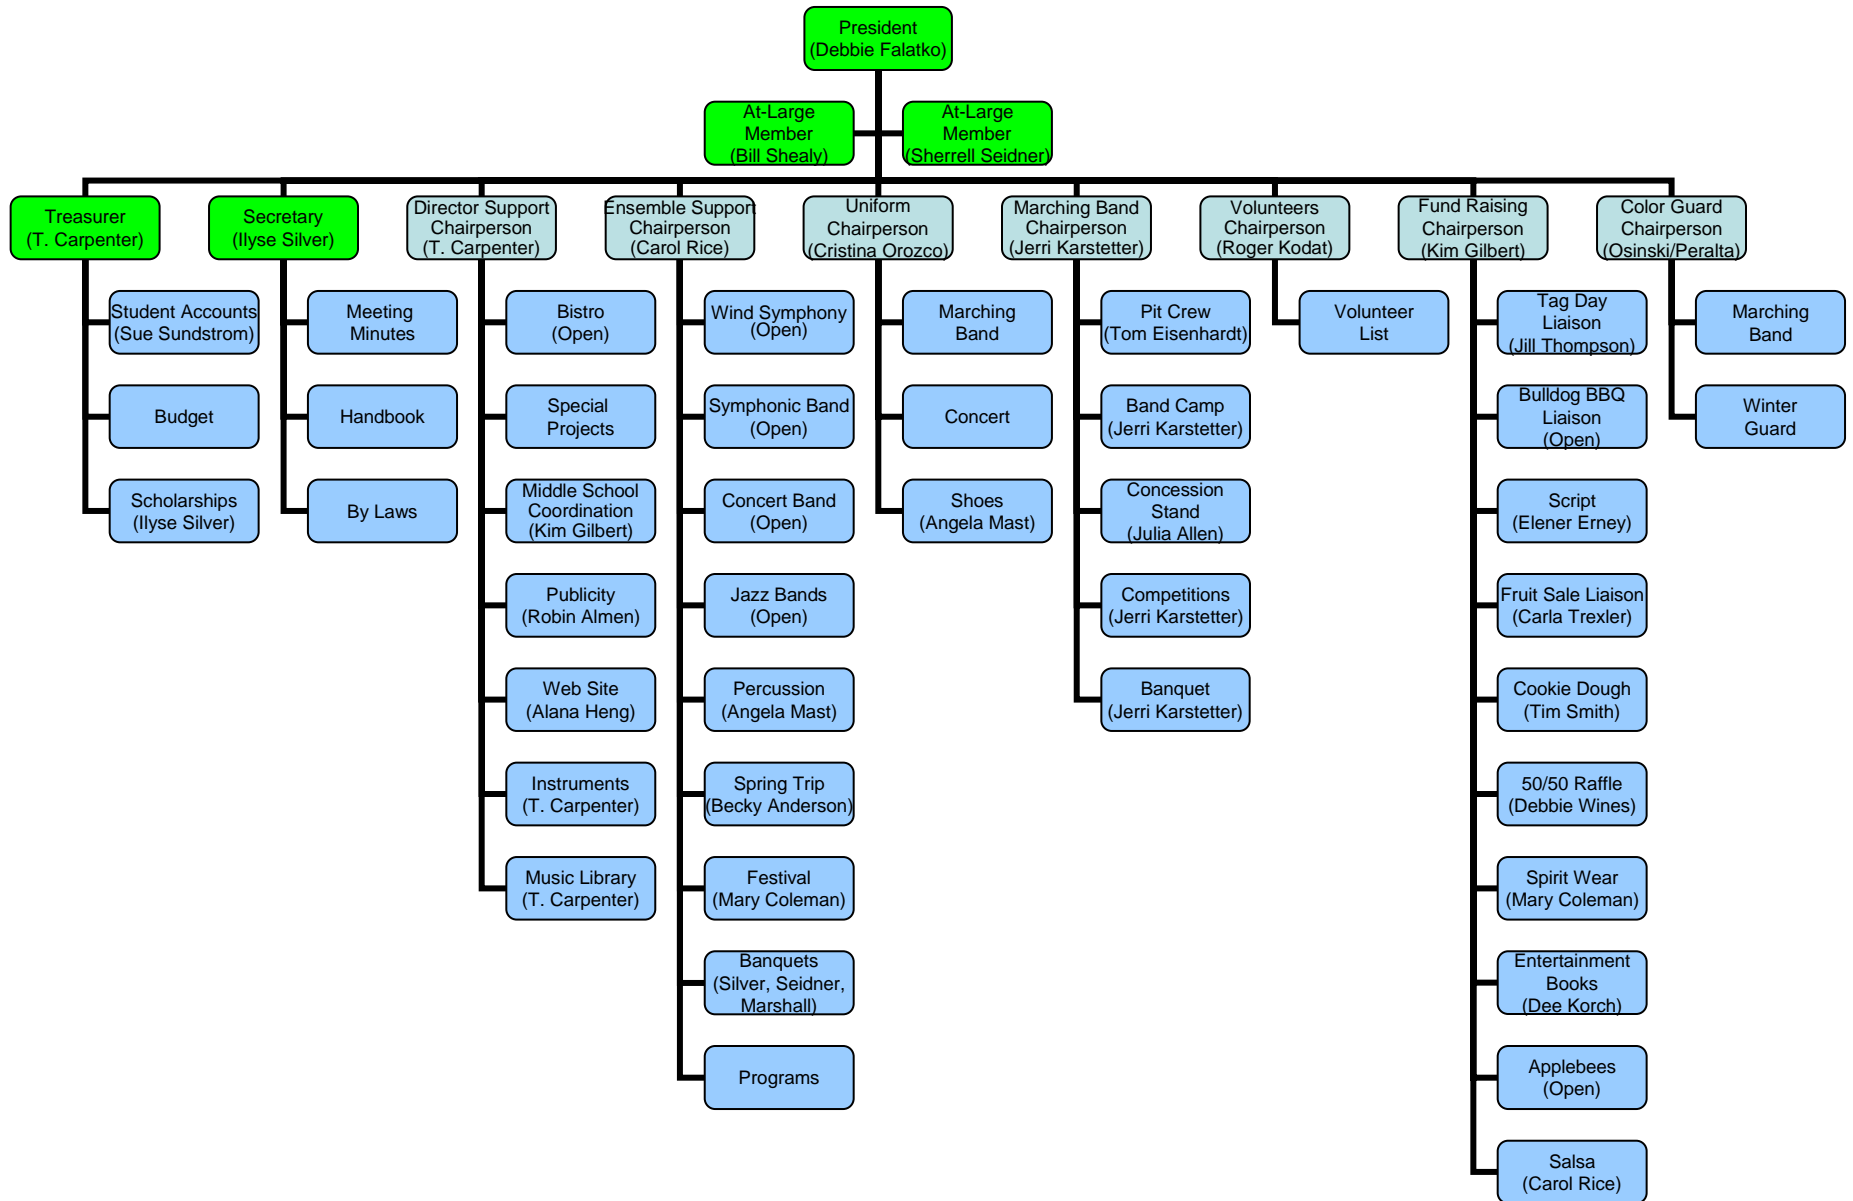

Westfield High School Band Booster Organization – 16 August 08

 = voting board member

 = Chairperson

 = Activities or subcommittees